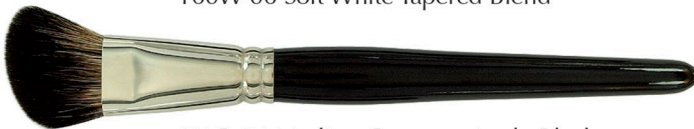

118W-12 Ultra Teardrop Small Blush

112S-20 Precision Duo Foundation

116DL-30 Deluxe Squirrelline Powder Brush

116S-08 Soft Angle Shadow

339-10 Shade'N'Blend Tri Taklon Mix

100S-05 White Soft Pencil Crease

173S-10 Pro Blending Fluff

160W-06 Soft White Tapered Blend

160W-06 Soft White Tapered Blend

117B-24 Medium Raccoon Angle Blush

106-06 Traditional Sable Angle Liner

200T-01 Taklon Round Liner

149-06 Taklon Lip Brush

149-08 Wide Taklon Concealer Brush

173S-14 Silky Soft Shader

182 Eyelash / Brow Comb

119K-01 Sable Lip Brush

105-12 Fan Brush

Brush Kit + 199Z Zippered Brush Belt

** Includes 2 x 160W-06 Soft White Tapered Blend*

199Z Zip Around Brush Belt

This ZipAround Brush belt ticks all the right boxes for Makeup Artists who like to use a brush belt as their workstation but value the convenience of being able to zipper the belt closed to keep everything safe and secure.